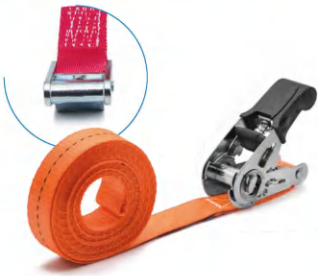

LASHING AND LIFTING SYSTEMS

Slings and
lashing systems

FLAT SLING

Available loads:
from 1,000 kg to 10,000 kg

Lengths:
from 1 m to 12 m

Bandwidths:
from 30 mm to 300 mm

Standard:
EN 1492-1

ROUND SLING

STRANGLER

x0,8

ANGLE FROM 0° TO 45°

x1,4

**Cambuckle strap
LIGHTWEIGHT**

Buckle **250 kg / 450 kg**
Tensor **800 kg**
Bandwidths: 25 or 35 mm
Lengths: up to 5 m

**Cambuckle strap
HEAVY LOAD**

2,000 kg / 4,000 kg
Bandwidths: 35 or 50 mm
Lengths: 6 or 8 m

TWO-PART HEAVY-DUTY ratchet set

800 kg
Bandwidth: 25 mm
Length: 5 m

TWO-PART HEAVY-DUTY ratchet set

2,000 kg
Bandwidth: 35 mm
Length: 6 m

TWO-PART HEAVY-DUTY ratchet set

4,000 kg
Bandwidth: 50 mm
Length: 9 m

HEAVY-DUTY lashing ratchet and strap

4,000 kg
Bandwidth: 50 mm
Length: up to 20 m
Lashing and ratchet strap:
Sold separately

REVERSE HANDLE PULLING SYSTEM "CONFORT"

4,000 kg
Bandwidth: 50 mm
Length: 9 m

CAR TRANSPORT system