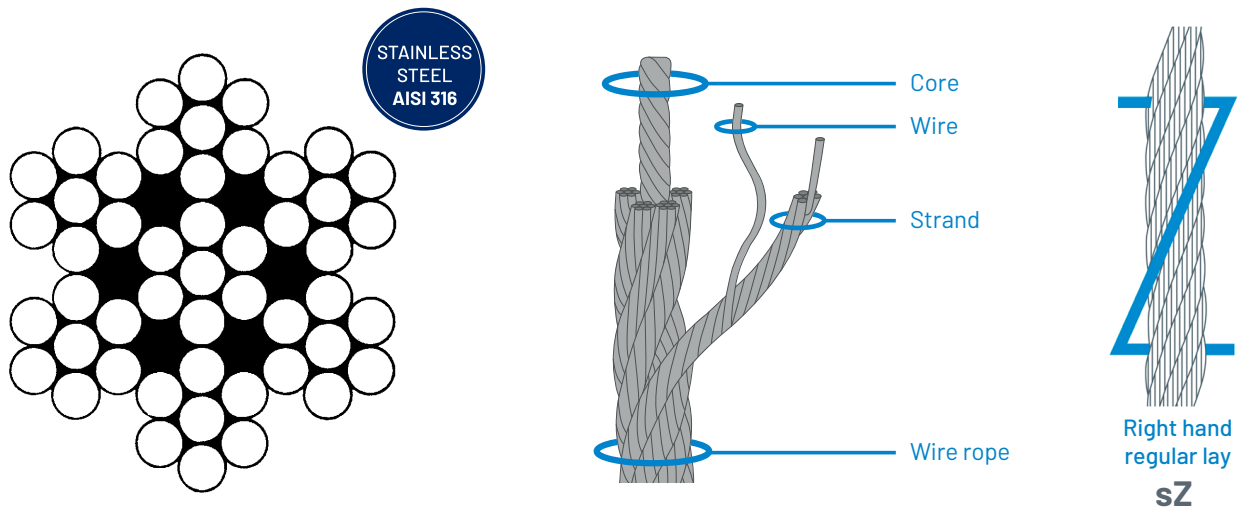

# Stainless steel wire rope - 7 x 7 + 0 (6 x 7 WSC)

Stainless steel wire rope 7 x 7 + 0 (6 x 7 WSC) is a mechanical element manufactured to maintain a balance between hardness, strength, abrasion, crushing, fatigue and corrosion. The technology used to manufacture steel wire rope is in constant development. Its main characteristics are the wires that make it up, the way they are arranged, how the strands are formed and how they are wound around the core. Thanks to their resistance, strength, durability, thickness and flexibility, steel wire ropes are used in countless applications and locations. UNIQ steel wire rope combines reliability, safety and high performance.

**CORE:** Metallic  
**LAY:** Regular lay  
**FINISH:** Stainless steel  
**USES:** Static wire rope - Agriculture  
 - Livestock

Certification UNE-EN 12385-4.

Measure Ø Nominal	Part Number	Length m	Minimum Breaking Load 1570 N/mm <sup>2</sup>	Weight kg/100 m	Format of presentation	Reel format	
						Ø Inside mm	Ø Outside mm
2	09220011	15	2,44 kN	1,60	Plastic reel	48	120
2	09220022	25	2,44 kN	1,60	Plastic reel	20	94
2	09220033	50	2,44 kN	1,60	Plastic reel	20	94
2	09220044	100	2,44 kN	1,60	Plastic reel	20	94
2	09220061	1.000	2,44 kN	1,60	Wooden reel	30	250
3	09220116	15	5,48 kN	3,53	Plastic reel	48	120
3	09220127	25	5,48 kN	3,53	Plastic reel	20	94
3	09220138	50	5,48 kN	3,53	Plastic reel	20	116
3	09220149	100	5,48 kN	3,53	Plastic reel	22	150
3	09220151	200	5,48 kN	3,53	Plastic reel	30	200
3	09220161	1.000	5,48 kN	3,53	Wooden reel	55	300