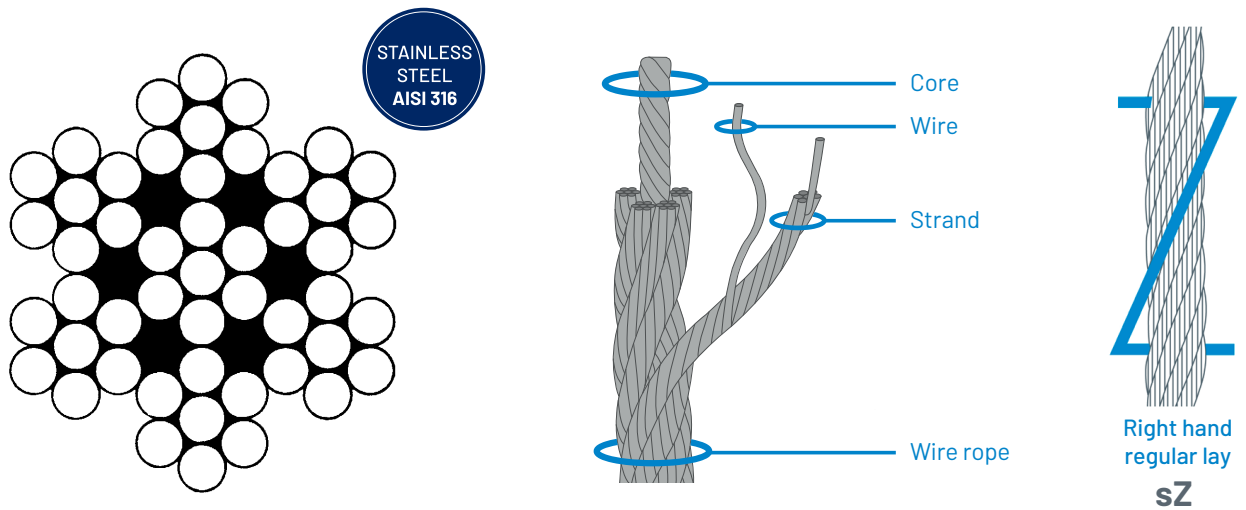

Stainless steel wire rope - 7 x 7 + 0 (6 x 7 WSC)

Measure Ø Nominal	Part Number	Length m	Minimum Breaking Load 1570 N/mm²	Weight kg/100 m	Format of presentation	Reel format	
						Ø Inside mm	Ø Outside mm
4	09220211	15	9,75 kN	6,33	Plastic reel	20	94
4	09220222	25	9,75 kN	6,33	Plastic reel	20	116
4	09220233	50	9,75 kN	6,33	Plastic reel	20	150
4	09220244	100	9,75 kN	6,33	Plastic reel	25	173
4	09220251	200	9,75 kN	6,33	Plastic reel	30	200
4	09220261	1.000	9,75 kN	6,33	Wooden reel	55	350
5	09220316	15	15,20 kN	9,87	Plastic reel	25	150
5	09220327	25	15,20 kN	9,87	Plastic reel	20	150
5	09220338	50	15,20 kN	9,87	Plastic reel	25	173
5	09220349	100	15,20 kN	9,87	Wooden reel	58	245
5	09220351	200	15,20 kN	9,87	Wooden reel	30	250
5	09220361	1.000	15,20 kN	9,87	Wooden reel	55	400
6	09220411	15	21,90 kN	14,20	Wooden reel	60	220
6	09220422	25	21,90 kN	14,20	Wooden reel	60	250
6	09220433	50	21,90 kN	14,20	Wooden reel	60	250
6	09220444	100	21,90 kN	14,20	Wooden reel	58	245
6	09220451	200	21,90 kN	14,20	Wooden reel	30	250
7	09220516	15	29,80 kN	19,33	Wooden reel	60	220
7	09220527	25	29,80 kN	19,33	Wooden reel	60	250
7	09220538	50	29,80 kN	19,33	Wooden reel	60	250
7	09220549	100	29,80 kN	19,33	Wooden reel	60	250
8	09220611	15	39,00 kN	25,20	Wooden reel	60	250
8	09220622	25	39,00 kN	25,20	Wooden reel	60	250
8	09220633	50	39,00 kN	25,20	Wooden reel	60	250
8	09220644	100	39,00 kN	25,20	Wooden reel	58	296
8	09220651	200	39,00 kN	25,20	Wooden reel	58	300
10	09220716	15	60,90 kN	39,00	Wooden reel	60	250
10	09220727	25	60,90 kN	39,00	Wooden reel	60	250
10	09220738	50	60,90 kN	39,00	Wooden reel	60	300
10	09220749	100	60,90 kN	39,00	Wooden reel	60	350