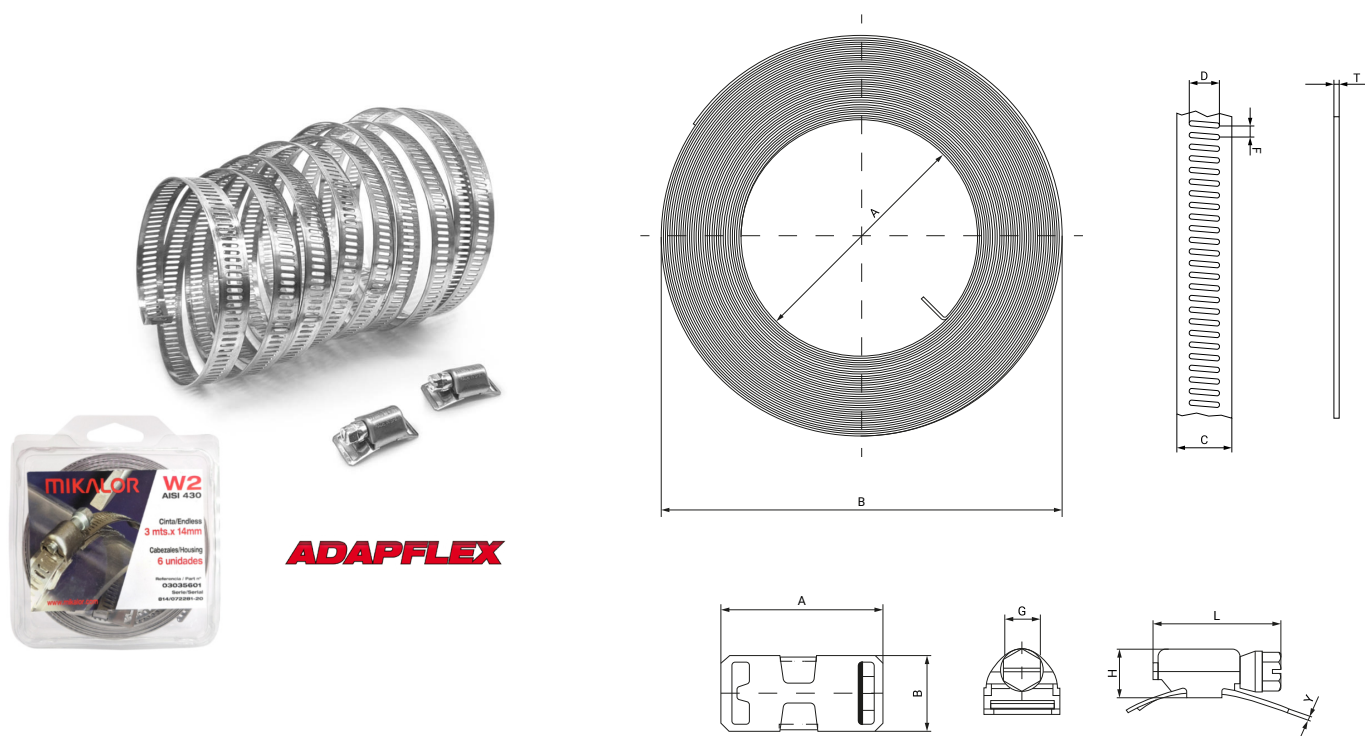

ADAPFLEX

Adapflex perforated banding with separate housings is recommended for occasional use in applications with variable diameters.

The fact that this clamp comes in rolls of 3 m and 25 m means that you can clamp diameters which standard clamps cannot cover. There is no need to know the application diameter beforehand as you can adjust the clamp to the diameter required on each occasion.

The assembly of this clamp is quick, clean and easy. All you require is a cutting tool and a conventional flat-head screwdriver.

Adapflex is available in different material qualities, thicknesses and bandwidths in a variety of different presentations. A practical and user-friendly kit in blister pack has

been designed which contains 3 m of band and 6 or 8 housings depending on the material quality. For bigger jobs 25 m rolls are available as well as sturdy boxes each containing 50 housings.

Endless band