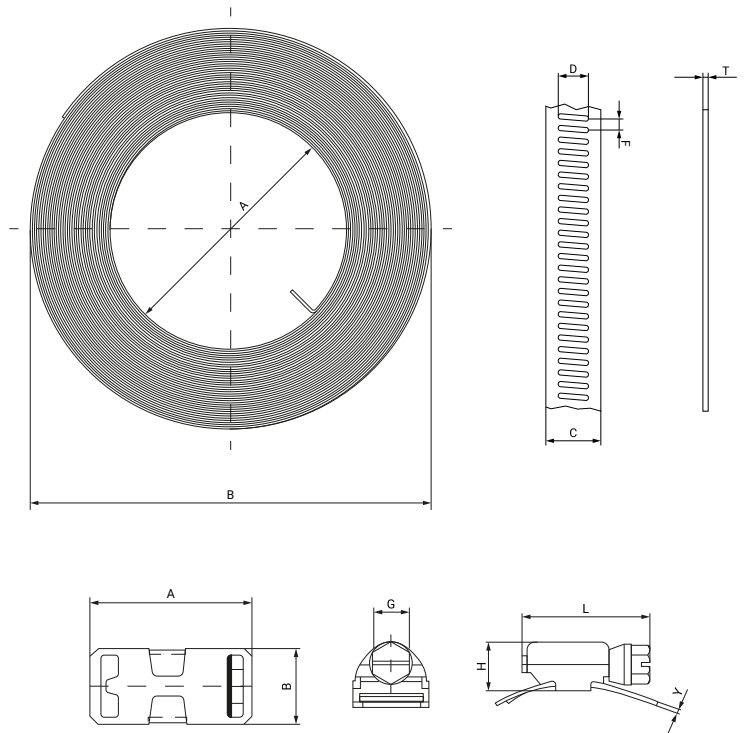

ADAPFLEX

Adapflex perforated banding with separate housings is recommended for occasional use in applications with variable diameters.

The fact that this clamp comes in rolls of 3 m and 25 m means that you can clamp diameters which standard clamps cannot cover. There is no need to know the application diameter beforehand as you can adjust the clamp to the diameter required on each occasion.

The assembly of this clamp is quick, clean and easy. All you require is a cutting tool and a conventional flat-head screwdriver.

Adapflex is available in different material qualities, thicknesses and bandwidths in a variety of different presentations. A practical and user-friendly kit in blister pack has